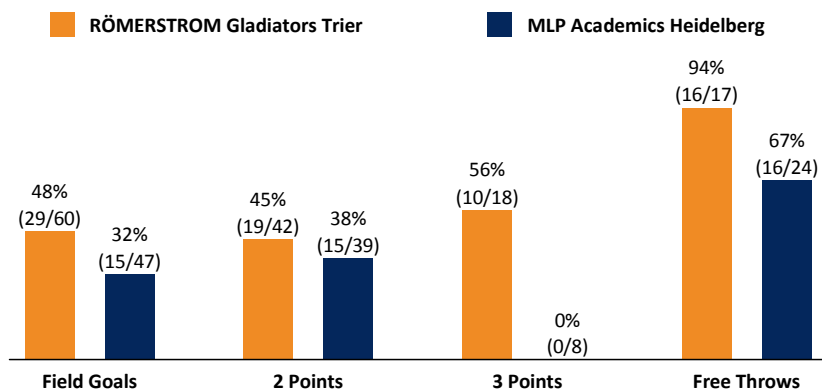

HD - MLP Academics Heidelberg (Coach: IGNJATOVIC Branislav)

No.	Name	Min	PTS	2 Points	3 Points	Field Goals	Free Throws	OR	DR	TOT	AS	ST	TO	BS	SB	PF	FD	EFF	+/-	
22	HEYDEN Phillipp	34:34	11	4/8 (50%)		4/8 (50%)	3/4 (75%)	2	4	6			3			1	6	9	-36	
11	KOVACEVIC Hrvoje	30:39	2	1/5 (20%)		1/5 (20%)			1	1	2	3	1	1		2		4	-22	
47	KUPPE Albert	28:54	2	0/1 (0%)	0/1 (0%)	0/2 (0%)	2/2 (100%)	1	3	4		1	2		1	2	1	3	-29	
6	HALL Vance	26:31	12	5/8 (63%)	0/2 (0%)	5/10 (50%)	2/3 (67%)		2	2	2				2		2	10	-16	
15	WHITE Devin Joseph	26:10	12	3/6 (50%)	0/2 (0%)	3/8 (38%)	6/7 (86%)		5	5	1		3	2		5	5	11	-16	
40	THOMPSON Bernard	22:38	4	1/6 (17%)	0/2 (0%)	1/8 (13%)	2/4 (50%)				1	1				2	3	-3	-33	
2	WÜRZNER Niklas	12:30	2	1/2 (50%)		1/2 (50%)		1	1	2			4			3		-1	-11	
7	RUPP Christoph	9:41	0	0/2 (0%)	0/1 (0%)	0/3 (0%)	0/2 (0%)	1	1	2		3					1	0	-17	
16	NEY Niklas	7:34	1	0/1 (0%)		0/1 (0%)	1/2 (50%)	1		1			1	1		1	1	0	-5	
55	NÄGELE Moritz	0:49	0										1					-1	-5	
Team / Coach								2	1	3			2							
Totals			200:00	46	15/39 (38%)	0/8 (0%)	15/47 (32%)	16/24 (67%)	8	18	26	6	8	17	4	3	16	19	33	-38

TRI	Rebounds OR/DR/TOT	HD
13 / 28 / 41		8 / 18 / 26
18	Assists	6
18	Fouls	16
15	Fouls Drawn	19
14	Turnovers	17
8	Steals	8
28	Points in the Paint	28
11	Second Chance Points	
2	Fast Break Points	2
38 (84:46)	Biggest Lead	1 (3:4)
14-0 (70:39)	Biggest Scoring Run	9-0 (38:31)
	Lead Changes:	4
	Times Tied:	0

LEGEND
(C) Captain   +/- Plus-Minus-Rating   AS Assists   BS Blocked Shots   DNP Did Not Played   DR Defensive Rebounds
EFF Efficiency   FD Fouls Drawn   Min Minutes Played   OR Offensive Rebounds   OTx Overtime   PF Fouls
PTS Points   Qx Quarter Time   SB Shots Blocked   ST Steals   TO Turnovers   TOT Total Rebounds