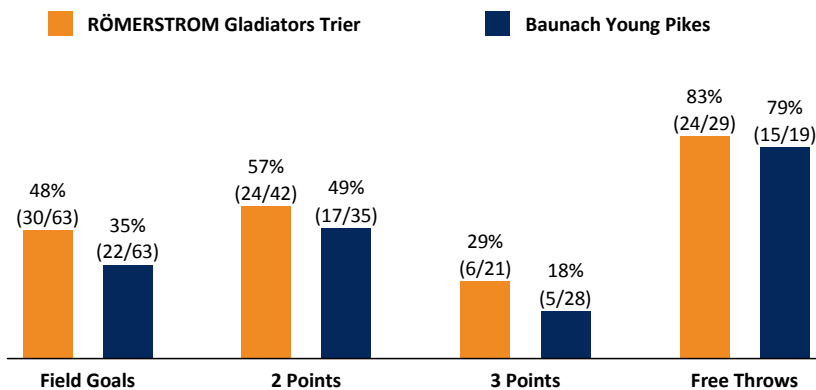

BAU - Baunach Young Pikes (Coach: VILLMETER Fabian)

No.	Name	Min	PTS	2 Points	3 Points	Field Goals	Free Throws	OR	DR	TOT	AS	ST	TO	BS	SB	PF	FD	EFF	+/-	
7	NIKOLIC Aleksej	35:07	13	2/7 (29%)	1/6 (17%)	3/13 (23%)	6/8 (75%)	1	6	7	5	1	3		1	1	11	11	-22	
6	OLINDE Louis	34:58	11	4/11 (36%)	1/7 (14%)	5/18 (28%)	0/1 (0%)	1	7	8	1		4		1	3	4	2	-14	
8	KULBOKA Arnoldas	29:37	22	4/5 (80%)	3/8 (38%)	7/13 (54%)	5/5 (100%)	1	5	6	2					2	4	24	-25	
1	MÜLLER Malik	20:39	7	3/5 (60%)	0/3 (0%)	3/8 (38%)	1/1 (100%)	2	1	3	2					4	1	7	-2	
31	KEPPELER Daniel	11:01	2	1/1 (100%)		1/1 (100%)			1	1						5		3	-8	
9	EDWARDSSON Felix	24:26	5	2/3 (67%)	0/3 (0%)	2/6 (33%)	1/2 (50%)	2	1	3			1			3	1	2	-16	
21	WOLF Nicolas	14:13	2	1/2 (50%)		1/2 (50%)					1				1	1		2	-22	
11	HOFFMANN Jona	11:56	2				2/2 (100%)	1	1	2		1				2	2	5	-8	
35	FICHTNER Matthias	9:35	0	0/1 (0%)	0/1 (0%)	0/2 (0%)							1			3		-3	-14	
18	TARAS Tibor	8:28	0													1		0	1	
Team / Coach								3	1	4					1					
Totals			200:00	64	17/35 (49%)	5/28 (18%)	22/63 (35%)	15/19 (79%)	11	23	34	11	2	9	3		26	23	57	-26

TRI	Rebounds OR/DR/TOT	BAU
13 / 31 / 44		11 / 23 / 34
18	Assists	11
23	Fouls	26
27	Fouls Drawn	23
7	Turnovers	9
6	Steals	2
44	Points in the Paint	30
12	Second Chance Points	11
	Fast Break Points	
26 (90:64)	Biggest Lead	4 (28:32)
13-0 (62:50)	Biggest Scoring Run	6-0 (28:32)
	Lead Changes:	16
	Times Tied:	11

LEGEND
(C) Captain   +/- Plus-Minus-Rating   AS Assists   BS Blocked Shots   DNP Did Not Played   DR Defensive Rebounds
EFF Efficiency   FD Fouls Drawn   Min Minutes Played   OR Offensive Rebounds   OTx Overtime   PF Fouls
PTS Points   Qx Quarter Time   SB Shots Blocked   ST Steals   TO Turnovers   TOT Total Rebounds