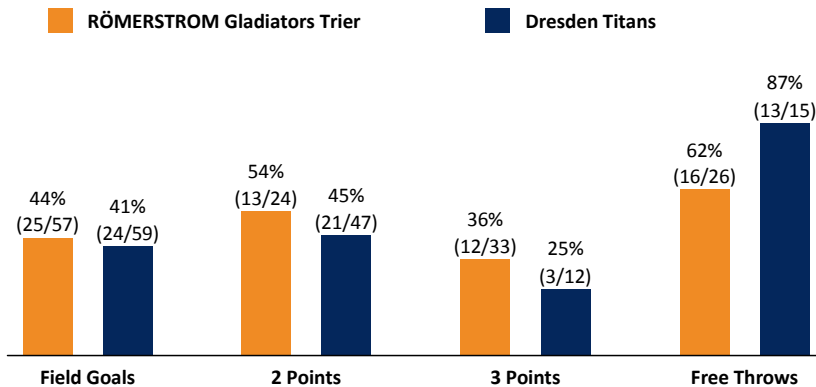

DD - Dresden Titans (Coach: FLYNN Liam)

No.	Name	Min	PTS	2 Points	3 Points	Field Goals	Free Throws	OR	DR	TOT	AS	ST	TO	BS	SB	PF	FD	EFF	+/-	
11	BAUES Helge	30:18	14	5/13 (38%)	1/4 (25%)	6/17 (35%)	1/2 (50%)	2	3	5	1		2	1	1	2	3	7	-16	
10	PRICE JR. Ricky Alonzo	27:32	10	4/9 (44%)		4/9 (44%)	2/2 (100%)	1	5	6	2		4		2	2	2	9	-4	
25	HECK Sebastian	24:06	3	1/2 (50%)	0/1 (0%)	1/3 (33%)	1/2 (50%)	1	3	4	2					1	1	6	-9	
3	HOLT Randal	16:49	9	2/4 (50%)	1/3 (33%)	3/7 (43%)	2/2 (100%)		1	1	4		1		1	3	1	9	-12	
30	PRESSLEY Keithric Jervon Kelly	16:21	3	1/2 (50%)		1/2 (50%)	1/1 (100%)		1	1			1			5	1	2	-12	
9	DUNBAR Jeremy	26:21	6	3/5 (60%)	0/1 (0%)	3/6 (50%)			3	3			1		1	2	3	5	-4	
24	MIDGETTE-COLEMAN Marquenze Duane	25:21	15	4/7 (57%)	1/3 (33%)	5/10 (50%)	4/4 (100%)		5	5		3	1			4	3	17	-13	
8	SIMON Walter	15:44	2	1/1 (100%)		1/1 (100%)					1		1			2	1	2	-7	
14	VON DER WIPPEL Max	8:13	2	0/4 (0%)		0/4 (0%)	2/2 (100%)		2	2		1			1		2	1	4	
13	NAGORA Marc	4:40	0															0	6	
1	EL DOMIATY Jusuf	4:35	0										1					-1	-3	
Team / Coach								8	1	9			1							
Totals			200:00	64	21/47 (45%)	3/12 (25%)	24/59 (41%)	13/15 (87%)	12	24	36	10	4	14	1	6	21	18	64	-14

TRI	Rebounds OR/DR/TOT	DD
10 / 24 / 34		12 / 24 / 36
14	Assists	10
18	Fouls	21
21	Fouls Drawn	18
11	Turnovers	14
2	Steals	4
20	Points in the Paint	34
12	Second Chance Points	7
4	Fast Break Points	6
21 (64:43)	Biggest Lead	2 (8:10)
8-0 (23:16)	Biggest Scoring Run	8-0 (66:56)
	Lead Changes:	8
	Times Tied:	5

LEGEND
(C) Captain   +/- Plus-Minus-Rating   AS Assists   BS Blocked Shots   DNP Did Not Played   DR Defensive Rebounds
EFF Efficiency   FD Fouls Drawn   Min Minutes Played   OR Offensive Rebounds   OTx Overtime   PF Fouls
PTS Points   Qx Quarter Time   SB Shots Blocked   ST Steals   TO Turnovers   TOT Total Rebounds