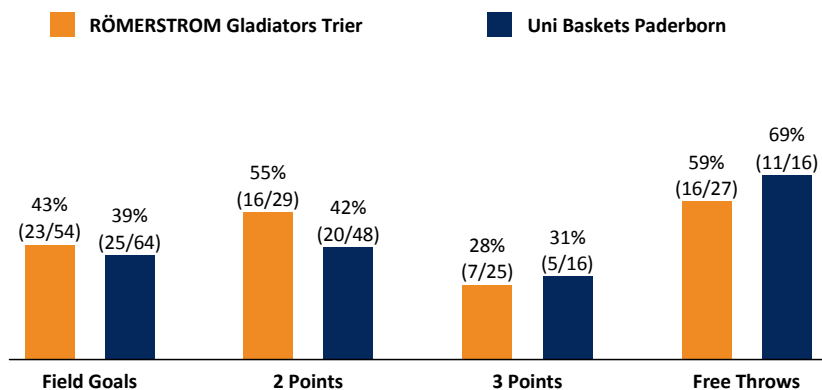

PB - Uni Baskets Paderborn (Coach: NAECHSTER Uli)

No.	Name	Min	PTS	2 Points	3 Points	Field Goals	Free Throws	OR	DR	TOT	AS	ST	TO	BS	SB	PF	FD	EFF	+/-	
24	VEST Matt	32:11	9	1/8 (13%)	1/4 (25%)	2/12 (17%)	4/4 (100%)	1	5	6	3	1	2			3	4	7	-9	
5	ADAMS Chase Charles-Thomas	29:05	14	2/6 (33%)	2/3 (67%)	4/9 (44%)	4/4 (100%)	1	6	7	2	3			1	5	4	21	17	
9	GRIM Morgan	24:12	10	5/7 (71%)		5/7 (71%)		2	1	3	1		1			1	2	11	-11	
18	GLOGER Till	18:46	11	5/12 (42%)		5/12 (42%)	1/1 (100%)	2	4	6			2		1	1	3	8	-10	
21	WOLF Dominik	11:54	0		0/1 (0%)	0/1 (0%)		1	1	2	1	1				3	1	3	1	
15	KAHL Luca Finn	19:21	0	0/1 (0%)	0/3 (0%)	0/4 (0%)					1					3		-3	-3	
11	DAUBNER Phillip	17:12	5	1/1 (100%)	1/1 (100%)	2/2 (100%)			1	1			1					5	5	
10	TUFGDZICH Nicholas Aleksandar	16:56	8	2/6 (33%)	1/2 (50%)	3/8 (38%)	1/4 (25%)	4	1	5	1				1		2	6	9	
32	KUHLE Maximilian	16:49	4	2/2 (100%)	0/2 (0%)	2/4 (50%)	0/1 (0%)		1	1						4	1	2	-8	
14	BUNTIC Ivan	13:34	5	2/5 (40%)		2/5 (40%)	1/2 (50%)	1	2	3			2			1	1	2	-6	
Team / Coach								1	2	3			1							
Totals			200:00	66	20/48 (42%)	5/16 (31%)	25/64 (39%)	11/16 (69%)	13	24	37	9	5	9		3	21	18	64	-3

TRI	PB
13 / 26 / 39	13 / 24 / 37
10	9
18	21
21	18
14	9
5	5
28	40
12	14
	2
15 (35:20)	5 (48:53)
6-0 (35:20)	9-0 (43:43)
	4
	4

LEGEND
(C) Captain +/- Plus-Minus-Rating AS Assists BS Blocked Shots DNP Did Not Played DR Defensive Rebounds
EFF Efficiency FD Fouls Drawn Min Minutes Played OR Offensive Rebounds OTx Overtime PF Fouls
PTS Points Qx Quarter Time SB Shots Blocked ST Steals TO Turnovers TOT Total Rebounds