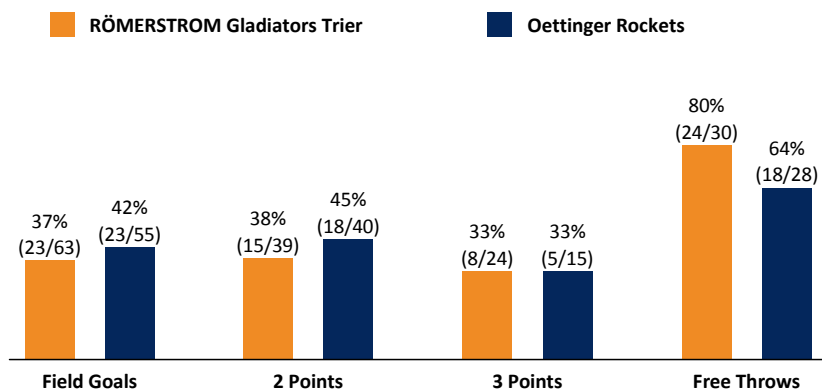

OET - Oettinger Rockets (Coach: ENSMINGER Christopher)

No.	Name	Min	PTS	2 Points	3 Points	Field Goals	Free Throws	OR	DR	TOT	AS	ST	TO	BS	SB	PF	FD	EFF	+/-	
13	OEHLE Robert	31:54	12	5/10 (50%)		5/10 (50%)	2/4 (50%)	1	5	6	1					2	6	12	8	
7	GIBBS Grant	28:56	6	1/5 (20%)	0/1 (0%)	1/6 (17%)	4/6 (67%)	2	2	4	2	1	2		1	2	5	4	9	
5	SCHMIDKUNZ Janek	28:47	12	2/3 (67%)	2/3 (67%)	4/6 (67%)	2/4 (50%)	1	3	4	2					4	3	14	-6	
34	PARKER Samuel Jacob	20:42	9	3/6 (50%)	1/1 (100%)	4/7 (57%)	0/1 (0%)		1	1	3				2	4	1	9	3	
3	DILEO Maximilian	19:22	7	1/4 (25%)	1/2 (50%)	2/6 (33%)	2/2 (100%)		2	2		2	3			1	2	4	-12	
55	PAIGE Jaysean	21:04	18	4/9 (44%)	1/3 (33%)	5/12 (42%)	7/7 (100%)	1	2	3	2	1	3		1	2	6	14	-5	
44	GOMILA Gerard	18:03	3	1/1 (100%)	0/2 (0%)	1/3 (33%)	1/4 (25%)	1	5	6			2			3	2	2	-12	
32	MULDROW Samuel	16:32	2	1/2 (50%)	0/2 (0%)	1/4 (25%)			2	2				2		3		3	-11	
17	ALLEN Elijah	13:28	0		0/1 (0%)	0/1 (0%)		2	2	4			1			3		2	-16	
14	KULLAMÄE Kristian	1:06	0															0	-3	
10	DURANT Dilhan	0:06	0															0	0	
Team / Coach								2	1	3										
Totals			200:00	69	18/40 (45%)	5/15 (33%)	23/55 (42%)	18/28 (64%)	10	25	35	10	4	11	2	4	24	25	67	-9

TRI	OET
15 / 27 / 42	Rebounds OR/DR/TOT 10 / 25 / 35
16	Assists 10
25	Fouls 24
24	Fouls Drawn 25
9	Turnovers 11
5	Steals 4
24	Points in the Paint 32
23	Second Chance Points 8
	Fast Break Points 2
9 (76:67)	Biggest Lead 9 (6:15)
9-0 (18:16)	Biggest Scoring Run 7-0 (6:15)
	Lead Changes: 11
	Times Tied: 9

LEGEND
(C) Captain   +/- Plus-Minus-Rating   AS Assists   BS Blocked Shots   DNP Did Not Played   DR Defensive Rebounds
EFF Efficiency   FD Fouls Drawn   Min Minutes Played   OR Offensive Rebounds   OTx Overtime   PF Fouls
PTS Points   Qx Quarter Time   SB Shots Blocked   ST Steals   TO Turnovers   TOT Total Rebounds