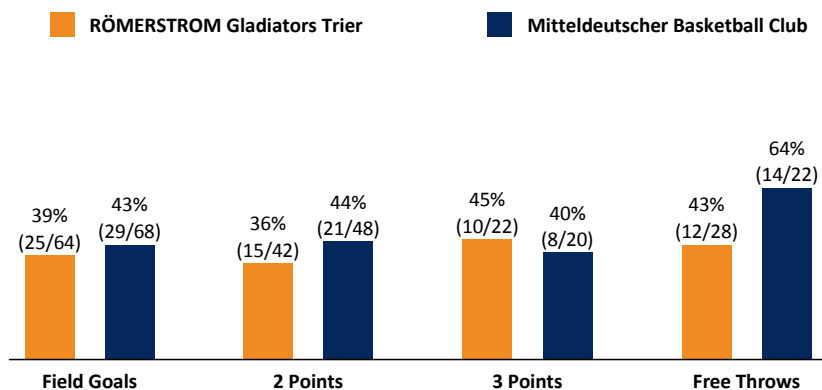

MBC - Mitteldeutscher Basketball Club (Coach: JOVOVIC Igor)

No.	Name	Min	PTS	2 Points	3 Points	Field Goals	Free Throws	OR	DR	TOT	AS	ST	TO	BS	SB	PF	FD	EFF	+/-	
1	HATTEN Marcus Isiah	33:21	15	4/11 (36%)	1/2 (50%)	5/13 (38%)	4/5 (80%)	3	2	5	5	2	3	1	2	4	7	16	9	
7	KERUSCH Sergio Thomas	29:27	18	3/7 (43%)	3/5 (60%)	6/12 (50%)	3/6 (50%)	1	11	12		1	1		1	4	6	21	17	
24	WARREN Andrew Michael	25:41	12	2/5 (40%)	2/5 (40%)	4/10 (40%)	2/3 (67%)	1	4	5	4	1	2			5	2	13	11	
9	JOHNSON Dominique	25:25	3	0/2 (0%)	1/4 (25%)	1/6 (17%)			3	3	2	1	3		1	1		1	0	
12	PANTELIC Djordje	20:26	4	2/2 (100%)	0/1 (0%)	2/3 (67%)		1	3	4	3	2	1	1		2		12	7	
2	ZAZAI Achmadschah	24:18	10	3/7 (43%)		3/7 (43%)	4/6 (67%)	1	4	5	5		2			3	5	12	1	
31	BENNETT Douglass Lee	19:34	6	3/7 (43%)		3/7 (43%)		2	1	3		1		2	2	4	1	8	1	
42	HINZ Tyson Boyd	15:41	12	4/6 (67%)	1/3 (33%)	5/9 (56%)	1/2 (50%)	2		2	1					5	2	10	-5	
44	TURUDIC Benedikt	6:07	0	0/1 (0%)		0/1 (0%)		1		1		1					1	1	-1	
10	FÜLLE Sebastian	DNP																		
Team / Coach								1		1			1							
Totals			200:00	80	21/48 (44%)	8/20 (40%)	29/68 (43%)	14/22 (64%)	13	28	41	20	9	13	4	6	28	23	94	8

TRI	MBC
18 / 29 / 47	Rebounds OR/DR/TOT
17	Assists
23	Fouls
27	Fouls Drawn
18	Turnovers
4	Steals
26	Points in the Paint
11	Second Chance Points
2	Fast Break Points
9 (53:44)	Biggest Lead
11-0 (38:37)	Biggest Scoring Run
	Lead Changes: 6
	Times Tied: 4

LEGEND
(C) Captain   +/- Plus-Minus-Rating   AS Assists   BS Blocked Shots   DNP Did Not Played   DR Defensive Rebounds
EFF Efficiency   FD Fouls Drawn   Min Minutes Played   OR Offensive Rebounds   OTx Overtime   PF Fouls
PTS Points   Qx Quarter Time   SB Shots Blocked   ST Steals   TO Turnovers   TOT Total Rebounds