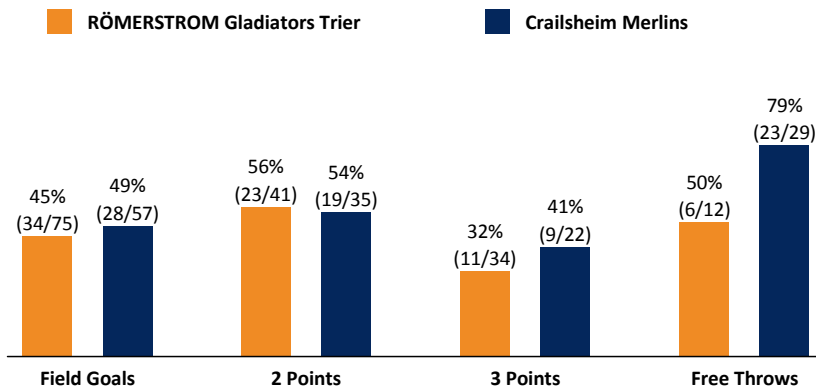

TRI - RÖMERSTROM Gladiators Trier (Coach: VAN DEN BERG Marco)

No.	Name	Min	PTS	2 Points	3 Points	Field Goals	Free Throws	OR	DR	TOT	AS	ST	TO	BS	SB	PF	FD	EFF	+/-	
9	SCHMITZ Simon	34:27	30	4/5 (80%)	6/11 (55%)	10/16 (63%)	4/5 (80%)	1	3	4	4	2	3			3	7	30	-2	
32	SPEARMAN Brandon Lloyd	33:18	25	9/14 (64%)	2/6 (33%)	11/20 (55%)	1/2 (50%)	6	5	11		1	6			4	3	21	-1	
3	SMIT Kevin	30:44	9	1/2 (50%)	2/6 (33%)	3/8 (38%)	1/2 (50%)				2	2	1			3	2	6	-2	
24	HERRERA KRATZBORN Sebastian	29:30	2	1/2 (50%)	0/4 (0%)	1/6 (17%)	0/2 (0%)	3	1	4	1	2	1			1	1	1	9	
22	JOOS Johannes	25:34	7	2/5 (40%)	1/3 (33%)	3/8 (38%)		1	5	6	1		1			3		8	-8	
8	DIETZ Kilian	19:34	0						4	4	1	2	3	1		4		5	-4	
21	VAN ZEGEREN Johan Willem	19:23	6	3/4 (75%)		3/4 (75%)		1	1	2		1	1	1		1		8	-1	
10	GRÜN Thomas	16:17	6	3/4 (75%)	0/2 (0%)	3/6 (50%)	0/1 (0%)					1	2		1	1	3	1	-5	
5	HENNEN Rupert	10:08	0	0/3 (0%)	0/1 (0%)	0/4 (0%)					1				1			-3	14	
6	CORO QUITRAL Pablo Andres	6:05	0	0/2 (0%)	0/1 (0%)	0/3 (0%)						1				2		-2	-15	
Team / Coach								3	2	5										
Totals			225:00	85	23/41 (56%)	11/34 (32%)	34/75 (45%)	6/12 (50%)	15	21	36	10	12	18	2	2	22	16	80	-3

TRI	CRA
15 / 21 / 36	9 / 25 / 34
10	15
22	16
16	22
18	19
12	5
36	34
16	15
	8
7 (76:69)	9 (36:45)
13-0 (62:57)	12-0 (29:35)
	8
	4

LEGEND
 (C) Captain +/- Plus-Minus-Rating AS Assists BS Blocked Shots DNP Did Not Played DR Defensive Rebounds
 EFF Efficiency FD Fouls Drawn Min Minutes Played OR Offensive Rebounds OTx Overtime PF Fouls
 PTS Points Qx Quarter Time SB Shots Blocked ST Steals TO Turnovers TOT Total Rebounds