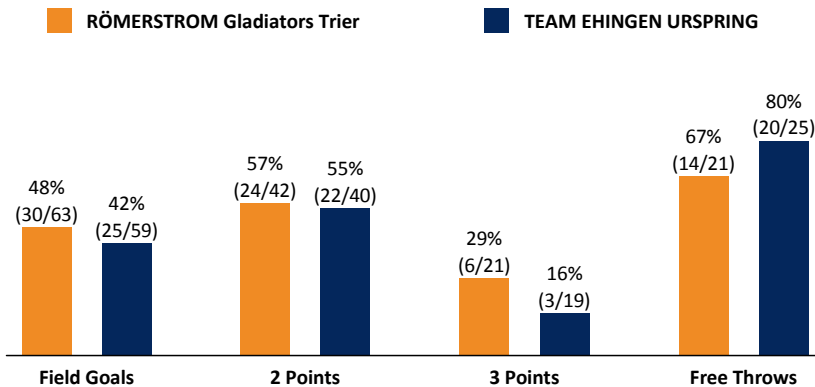

EHI - TEAM EHINGEN URSPRING (Coach: REINBOTH Domenik)

No.	Name	Min	PTS	2 Points	3 Points	Field Goals	Free Throws	OR	DR	TOT	AS	ST	TO	BS	SB	PF	FD	EFF	+/-	
13	MOORE Devon Lee	30:13	11	2/7 (29%)	0/1 (0%)	2/8 (25%)	7/8 (88%)		1	1	3	2	4		1	3	7	6	-10	
15	FRASER Alasdair John Hobkirk	28:23	19	7/9 (78%)	1/5 (20%)	8/14 (57%)	2/2 (100%)	2		2	1	2	2		1	2	1	16	-7	
5	THOMPSON Zaire	23:28	9	3/5 (60%)	1/3 (33%)	4/8 (50%)			3	3	3	1	1					11	1	
6	TAYLOR Kameron Milton Allante	21:56	5	1/3 (33%)		1/3 (33%)	3/4 (75%)		3	3	2	3	3			5	4	7	12	
8	JAHN Tobias	20:35	14	5/6 (83%)		5/6 (83%)	4/4 (100%)	3	3	6		1	1	1		1	2	20	-1	
11	BERGER Daniel	21:04	11	4/6 (67%)	0/3 (0%)	4/9 (44%)	3/3 (100%)	2	1	3						3	4	9	-13	
12	WOLF Christopher	19:50	1		0/1 (0%)	0/1 (0%)	1/2 (50%)	3	4	7						3	1	6	-8	
9	AMINU Joel-Sadu	15:40	3	0/1 (0%)	1/3 (33%)	1/4 (25%)		1		1	1	2				2		4	1	
10	AGHAS Noah	10:34	0				0/2 (0%)									2	1	-2	1	
4	TOMASEVIC Radivoj	8:17	0	0/3 (0%)	0/3 (0%)	0/6 (0%)			1	1	1				1	1		-4	-11	
7	ONWUEGBUZIE Andrew	DNP																		
Team / Coach									1	1			1							
Totals			200:00	73	22/40 (55%)	3/19 (16%)	25/59 (42%)	20/25 (80%)	11	17	28	11	11	12	1	3	22	20	73	-7

TRI	EHI
19 / 24 / 43	11 / 17 / 28
Rebounds	OR/DR/TOT
19	Assists
20	Fouls
22	Fouls Drawn
18	Turnovers
5	Steals
36	Points in the Paint
21	Second Chance Points
2	Fast Break Points
9 (69:60)	Biggest Lead
9-0 (58:53)	Biggest Scoring Run
	Lead Changes: 3
	Times Tied: 1

LEGEND
(C) Captain   +/- Plus-Minus-Rating   AS Assists   BS Blocked Shots   DNP Did Not Played   DR Defensive Rebounds
EFF Efficiency   FD Fouls Drawn   Min Minutes Played   OR Offensive Rebounds   OTx Overtime   PF Fouls
PTS Points   Qx Quarter Time   SB Shots Blocked   ST Steals   TO Turnovers   TOT Total Rebounds