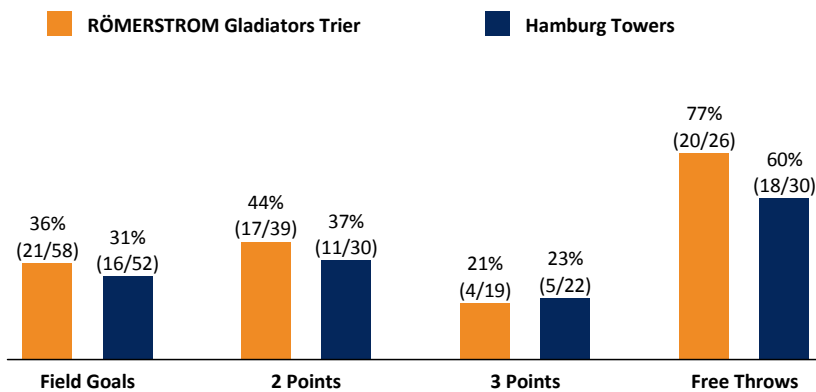

HH - Hamburg Towers (Coach: ATTARBASHI Hamed)

No.	Name	Min	PTS	2 Points	3 Points	Field Goals	Free Throws	OR	DR	TOT	AS	ST	TO	BS	SB	PF	FD	EFF	+/-	
15	LIYANAGE Marc	30:30	8	2/2 (100%)	1/6 (17%)	3/8 (38%)	1/2 (50%)	2	2	4	4	2	2			3	3	10	-9	
24	LANSLOWNE DeAndre John	24:49	4	2/5 (40%)	0/2 (0%)	2/7 (29%)			5	5	3		1		1	5		6	-3	
23	RAFFINGTON Justin Tafari	23:40	9	1/4 (25%)		1/4 (25%)	7/10 (70%)		6	6			2			4	7	7	-11	
31	BLESSING Mario	23:08	6	0/3 (0%)	2/4 (50%)	2/7 (29%)		2		2	1	2	1		1	3	2	5	-5	
7	KAMP Lars	8:23	0		0/1 (0%)	0/1 (0%)							2			3	1	-3	-14	
14	FERGUSON Robert Lavon	35:13	10	4/9 (44%)	0/1 (0%)	4/10 (40%)	2/2 (100%)	2	6	8	1	1	5	3		2	1	12	-6	
5	CAMPFOR Roderick Rodney	26:03	13	2/6 (33%)	2/6 (33%)	4/12 (33%)	3/8 (38%)	1	3	4	5				1	2	4	9	-5	
11	KINDZEKA Rene	14:35	5	0/1 (0%)		0/1 (0%)	5/6 (83%)		2	2						1	5	5	1	
33	HÜBNER Moritz	10:07	0		0/2 (0%)	0/2 (0%)					1							-1	-1	
17	BEHR Marius	3:32	0				0/2 (0%)					1	1			2	2	-2	-2	
Team / Coach								3	3	6										
Totals			200:00	55	11/30 (37%)	5/22 (23%)	16/52 (31%)	18/30 (60%)	10	27	37	15	6	14	3	3	25	25	54	-11

TRI	Rebounds OR/DR/TOT	HH
12 / 31 / 43		10 / 27 / 37
16	Assists	15
24	Fouls	25
25	Fouls Drawn	25
15	Turnovers	14
5	Steals	6
28	Points in the Paint	18
12	Second Chance Points	8
3	Fast Break Points	
16 (37:21)	Biggest Lead	0 (:)
7-0 (19:9)	Biggest Scoring Run	5-0 (12:9)
	Lead Changes:	0
	Times Tied:	0

LEGEND
(C) Captain   +/- Plus-Minus-Rating   AS Assists   BS Blocked Shots   DNP Did Not Played   DR Defensive Rebounds
EFF Efficiency   FD Fouls Drawn   Min Minutes Played   OR Offensive Rebounds   OTx Overtime   PF Fouls
PTS Points   Qx Quarter Time   SB Shots Blocked   ST Steals   TO Turnovers   TOT Total Rebounds