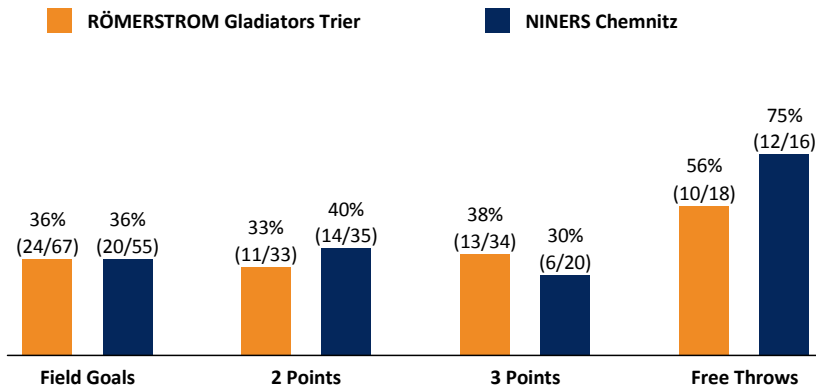

CH - NINERS Chemnitz (Coach: PASTORE Rodrigo)

No.	Name	Min	PTS	2 Points	3 Points	Field Goals	Free Throws	OR	DR	TOT	AS	ST	TO	BS	SB	PF	FD	EFF	+/-	
30	LAWSON III Joseph Emmanuel	30:09	20	4/7 (57%)	2/4 (50%)	6/11 (55%)	6/7 (86%)	2	7	9		2	5	1		5	4	21	-12	
1	CARTER Christopher John	26:43	0	0/6 (0%)		0/6 (0%)		1	3	4	4	1	1		2	1		2	-17	
4	MATTHEWS Virgil Micheaux	26:20	10	3/6 (50%)	1/2 (50%)	4/8 (50%)	1/1 (100%)		2	2	1	1	3		2	3	3	7	-21	
21	FLEISCHMANN Michael	25:46	3	0/2 (0%)	1/4 (25%)	1/6 (17%)		1	3	4			4			2		-2	-14	
3	ZIEGENHAGEN Malte Sigurd Jürgen	17:30	3		0/3 (0%)	0/3 (0%)	3/4 (75%)	3	1	4			2			3	5	1	-16	
23	BRADSHAW Craig Taylor	23:49	12	2/3 (67%)	2/7 (29%)	4/10 (40%)	2/3 (67%)	1		1	2		2	1			3	7	11	
11	SEIFERTH Martin	18:20	6	3/8 (38%)		3/8 (38%)	0/1 (0%)	2	4	6			1		2	1	1	5	1	
6	MIXICH Daniel	14:34	2	1/2 (50%)		1/2 (50%)					4	1	2			3	2	4	3	
7	RICHTER Jonas	12:05	0						2	2	1					2		3	5	
9	WESS Stefan	4:44	2	1/1 (100%)		1/1 (100%)			2	2						1		4	-5	
14	KAYSER Aaron	DNP																		
Team / Coach								2	1	3			1							
Totals			200:00	58	14/35 (40%)	6/20 (30%)	20/55 (36%)	12/16 (75%)	12	25	37	12	5	21	2	6	21	18	54	-13

TRI	CH
20 / 26 / 46	12 / 25 / 37
16	Rebounds OR/DR/TOT
18	Assists
21	Fouls
15	Fouls Drawn
12	Turnovers
18	Steals
20	Points in the Paint
2	Second Chance Points
19 (60:41)	Fast Break Points
9-0 (50:36)	Biggest Lead
	Biggest Scoring Run
	Lead Changes: 0
	Times Tied: 0

LEGEND
(C) Captain   +/- Plus-Minus-Rating   AS Assists   BS Blocked Shots   DNP Did Not Played   DR Defensive Rebounds
EFF Efficiency   FD Fouls Drawn   Min Minutes Played   OR Offensive Rebounds   OTx Overtime   PF Fouls
PTS Points   Qx Quarter Time   SB Shots Blocked   ST Steals   TO Turnovers   TOT Total Rebounds