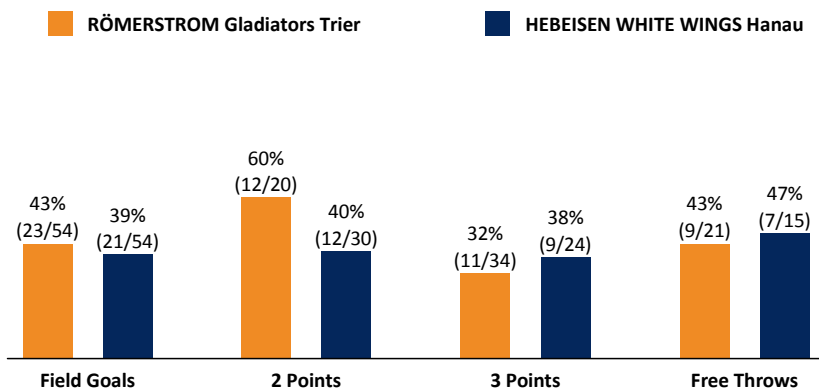

HAN - HEBEISEN WHITE WINGS Hanau (Coach: COTE Simon)

No.	Name	Min	PTS	2 Points	3 Points	Field Goals	Free Throws	OR	DR	TOT	AS	ST	TO	BS	SB	PF	FD	EFF	+/-	
15	PINKINS Kruize Alshaude Zah-Kee	34:32	7	2/5 (40%)	1/3 (33%)	3/8 (38%)		1	4	5	1	1	6			5	1	3	-12	
4	HARRIS Eugene Leory	30:02	9	1/5 (20%)	2/5 (40%)	3/10 (30%)	1/3 (33%)				3		1		2	2	3	2	-16	
9	JÖNKE Till-Joscha	29:42	9	3/7 (43%)		3/7 (43%)	3/4 (75%)	3	3	6	4	2	4		2	5	4	12	0	
7	EICHLER Josef	22:24	7	2/3 (67%)	1/4 (25%)	3/7 (43%)		1	2	3	1			1		2	1	8	0	
5	SYKES Isaiah Rayshwan	14:26	1	0/1 (0%)		0/1 (0%)	1/4 (25%)	1	2	3	1	1	1			4	4	1	-7	
3	SULLIVAN Brian Pearce	24:42	20	2/5 (40%)	5/9 (56%)	7/14 (50%)	1/2 (50%)		2	2		3	2		2	2	2	15	-1	
27	VON FINTEL Christian	20:14	2	1/1 (100%)		1/1 (100%)		2	2	2	1	1	2			4		4	-2	
8	SPODEN Ruben	17:14	1	0/2 (0%)	0/3 (0%)	0/5 (0%)	1/2 (50%)	1	4	5			1			1	3	-1	3	
6	ALBRECHT Paul	4:14	2	1/1 (100%)		1/1 (100%)					1		2			1		1	-8	
11	ALBUS Julian	2:30	0										1					-1	3	
30	NICOLAY Benedikt	DNP																		
Team / Coach									2	4	6		1		1					
Totals			200:00	58	12/30 (40%)	9/24 (38%)	21/54 (39%)	7/15 (47%)	9	23	32	12	8	21	1	6	27	18	49	-8

TRI	HAN
12 / 25 / 37	9 / 23 / 32
15	12
18	27
26	18
17	21
5	8
16	20
16	11
	2
13 (56:43)	5 (4:9)
11-0 (15:9)	6-0 (4:9)
	3
	3

LEGEND
(C) Captain   +/- Plus-Minus-Rating   AS Assists   BS Blocked Shots   DNP Did Not Played   DR Defensive Rebounds
EFF Efficiency   FD Fouls Drawn   Min Minutes Played   OR Offensive Rebounds   OTx Overtime   PF Fouls
PTS Points   Qx Quarter Time   SB Shots Blocked   ST Steals   TO Turnovers   TOT Total Rebounds