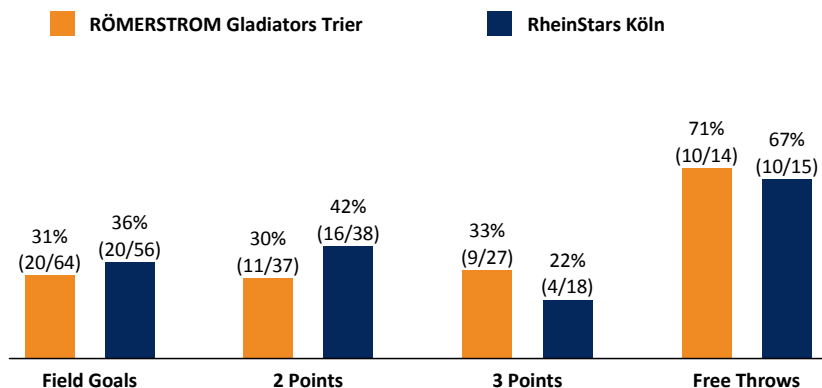

CGN - RheinStars Köln (Coach: ARNE Woltmann)

No.	Name	Min	PTS	2 Points	3 Points	Field Goals	Free Throws	OR	DR	TOT	AS	ST	TO	BS	SB	PF	FD	EFF	+/-	
33	CHRISTEN Robin Manuel	36:19	6	1/6 (17%)	0/4 (0%)	1/10 (10%)	4/6 (67%)		3	3			3		2	1	4	-5	5	
32	ROBERTSON Hugh	32:45	11	2/5 (40%)	2/3 (67%)	4/8 (50%)	1/1 (100%)	1	5	6	1	2	2	3		4	1	17	7	
3	WILLIAMS Richard	31:25	15	5/9 (56%)	1/3 (33%)	6/12 (50%)	2/4 (50%)	1	4	5	3	2	2			3	6	15	2	
27	FOSTER Alexander	30:16	9	3/4 (75%)	1/6 (17%)	4/10 (40%)		1	3	4			1			2		6	-3	
1	KING Anthony	26:47	5	1/7 (14%)		1/7 (14%)	3/4 (75%)	3	6	9	2	1		2			3	12	4	
5	HEWITT Jelani Dakari	13:56	0	0/1 (0%)		0/1 (0%)			1	1	5		1			1		4	-14	
4	EVERSLEY Christopher	12:23	4	2/3 (67%)	0/2 (0%)	2/5 (40%)		1		1			2			1		0	-9	
22	HEINZMANN Dennis	10:34	4	2/2 (100%)		2/2 (100%)		1	3	4			2	2		2		8	-2	
11	BAECK Leon	5:20	0	0/1 (0%)		0/1 (0%)							1					-2	-11	
6	VAN DER VELDE Tim	0:15	0															0	-4	
7	PILIPOVIC Antonio	DNP																		
20	WENZL Andreas	DNP																		
Team / Coach								6	6	6			2							
Totals			200:00	54	16/38 (42%)	4/18 (22%)	20/56 (36%)	10/15 (67%)	8	31	39	11	5	16	7	2	14	14	59	-5

TRI	CGN
13 / 30 / 43	8 / 31 / 39
15	11
14	14
14	14
14	16
7	5
18	30
6	7
	2
7 (51:44)	13 (8:21)
11-0 (51:44)	8-0 (6:15)
	1
	1

LEGEND
(C) Captain   +/- Plus-Minus-Rating   AS Assists   BS Blocked Shots   DNP Did Not Played   DR Defensive Rebounds
EFF Efficiency   FD Fouls Drawn   Min Minutes Played   OR Offensive Rebounds   OTx Overtime   PF Fouls
PTS Points   Qx Quarter Time   SB Shots Blocked   ST Steals   TO Turnovers   TOT Total Rebounds