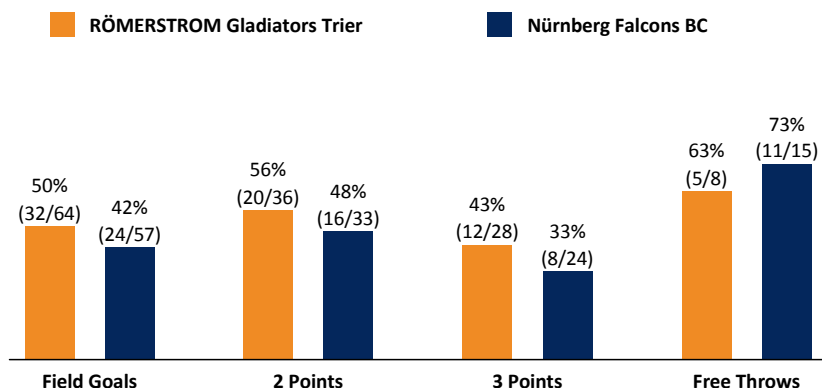

NÜR - Nürnberg Falcons BC (Coach: JUNGE Ralph)

No.	Name	Min	PTS	2 Points	3 Points	Field Goals	Free Throws	OR	DR	TOT	AS	ST	TO	BS	SB	PF	FD	EFF	+/-	
14	SCHRÖDER Sebastian	37:16	9	3/8 (38%)	1/5 (20%)	4/13 (31%)		1	7	8	5	1	1		1	2	1	13	-11	
42	OPPLAND Dan	32:49	14	5/8 (63%)		5/8 (63%)	4/6 (67%)	3	4	7		2	3			2	5	15	-7	
6	CALVIN Andre Clinton	28:24	21	3/3 (100%)	4/6 (67%)	7/9 (78%)	3/4 (75%)	2	2	4	2		1			2	2	23	-11	
3	WATKINS Diante	22:33	12	1/4 (25%)	2/4 (50%)	3/8 (38%)	4/5 (80%)						3			1	5	3	-12	
8	ZINN Robert	16:17	2	1/5 (20%)	0/1 (0%)	1/6 (17%)			5	5	1		1					2	-12	
20	YOUNG Joshua Adam	26:00	6	3/4 (75%)	0/4 (0%)	3/8 (38%)		1	2	3	4		2	1		2	3	7	-1	
24	NJEI Acha	25:51	3	0/1 (0%)	1/4 (25%)	1/5 (20%)					1	1	1					0	-6	
34	BENNETT Brian Lee	10:50	0						2	2						1		2	-10	
Team / Coach									2	1	3									
Totals			200:00	67	16/33 (48%)	8/24 (33%)	24/57 (42%)	11/15 (73%)	9	23	32	13	4	12	1	1	10	16	68	-14

TRI	NÜR
9 / 24 / 33	9 / 23 / 32
17	13
16	10
10	16
10	12
5	4
32	32
11	12
	2
21 (38:17)	2 (0:2)
13-0 (24:7)	8-0 (46:37)
	5
	2

LEGEND
(C) Captain   +/- Plus-Minus-Rating   AS Assists   BS Blocked Shots   DNP Did Not Played   DR Defensive Rebounds
EFF Efficiency   FD Fouls Drawn   Min Minutes Played   OR Offensive Rebounds   OTx Overtime   PF Fouls
PTS Points   Qx Quarter Time   SB Shots Blocked   ST Steals   TO Turnovers   TOT Total Rebounds