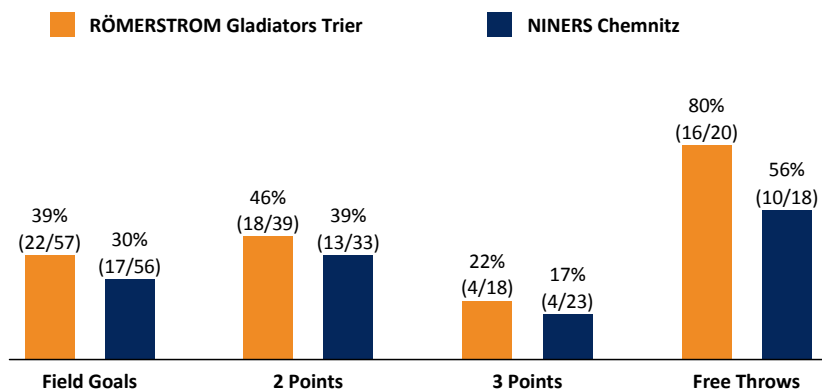

CH - NINERS Chemnitz (Coach: PASTORE Rodrigo)

No.	Name	Min	PTS	2 Points	3 Points	Field Goals	Free Throws	OR	DR	TOT	AS	ST	TO	BS	SB	PF	FD	EFF	+/-	
21	FLEISCHMANN Michael	31:13	3		1/7 (14%)	1/7 (14%)			1	1	1		2	1	1	2	1	-2	-18	
7	RICHTER Jonas	24:14	12	4/6 (67%)	1/2 (50%)	5/8 (63%)	1/2 (50%)	3	1	4			1	1	2	3	2	12	-2	
1	CARTER Christopher John	22:22	6	1/1 (100%)	1/2 (50%)	2/3 (67%)	1/2 (50%)	1	3	4	2		3			3	1	7	-12	
30	LAWSON III Joseph Emmanuel	20:24	12	4/7 (57%)	0/3 (0%)	4/10 (40%)	4/6 (67%)	2	3	5		3	3	1		2	6	10	-8	
4	MATTHEWS Virgil Micheaux	18:46	2	1/4 (25%)		1/4 (25%)		1	6	7	3		2		1		1	7	-8	
23	BRADSHAW Craig Taylor	25:27	6	1/2 (50%)	1/4 (25%)	2/6 (33%)	1/2 (50%)	1	3	4	1	2	1			2	1	7	-5	
3	ZIEGENHAGEN Malte Sigurd Jürgen	24:13	3	1/6 (17%)	0/5 (0%)	1/11 (9%)	1/2 (50%)	1	1	2	1	1	2		3	4	2	-6	-16	
11	SEIFERTH Martin	21:04	2	0/4 (0%)		0/4 (0%)	2/4 (50%)	2	4	6			3	1		2	3	0	-7	
9	WESS Stefan	12:17	2	1/3 (33%)		1/3 (33%)									1	1	1	0	-4	
14	KAYSER Aaron	DNP																		
Team / Coach								2	2	4										
Totals			200:00	48	13/33 (39%)	4/23 (17%)	17/56 (30%)	10/18 (56%)	13	24	37	8	6	17	4	8	19	18	39	-16

TRI	Rebounds OR/DR/TOT	CH
12 / 27 / 39		13 / 24 / 37
14	Assists	8
18	Fouls	19
19	Fouls Drawn	18
13	Turnovers	17
9	Steals	6
36	Points in the Paint	24
4	Second Chance Points	11
4	Fast Break Points	2
23 (59:36)	Biggest Lead	0 (:)
9-0 (32:21)	Biggest Scoring Run	7-0 (20:19)
	Lead Changes:	0
	Times Tied:	0

LEGEND
(C) Captain   +/- Plus-Minus-Rating   AS Assists   BS Blocked Shots   DNP Did Not Played   DR Defensive Rebounds
EFF Efficiency   FD Fouls Drawn   Min Minutes Played   OR Offensive Rebounds   OTx Overtime   PF Fouls
PTS Points   Qx Quarter Time   SB Shots Blocked   ST Steals   TO Turnovers   TOT Total Rebounds